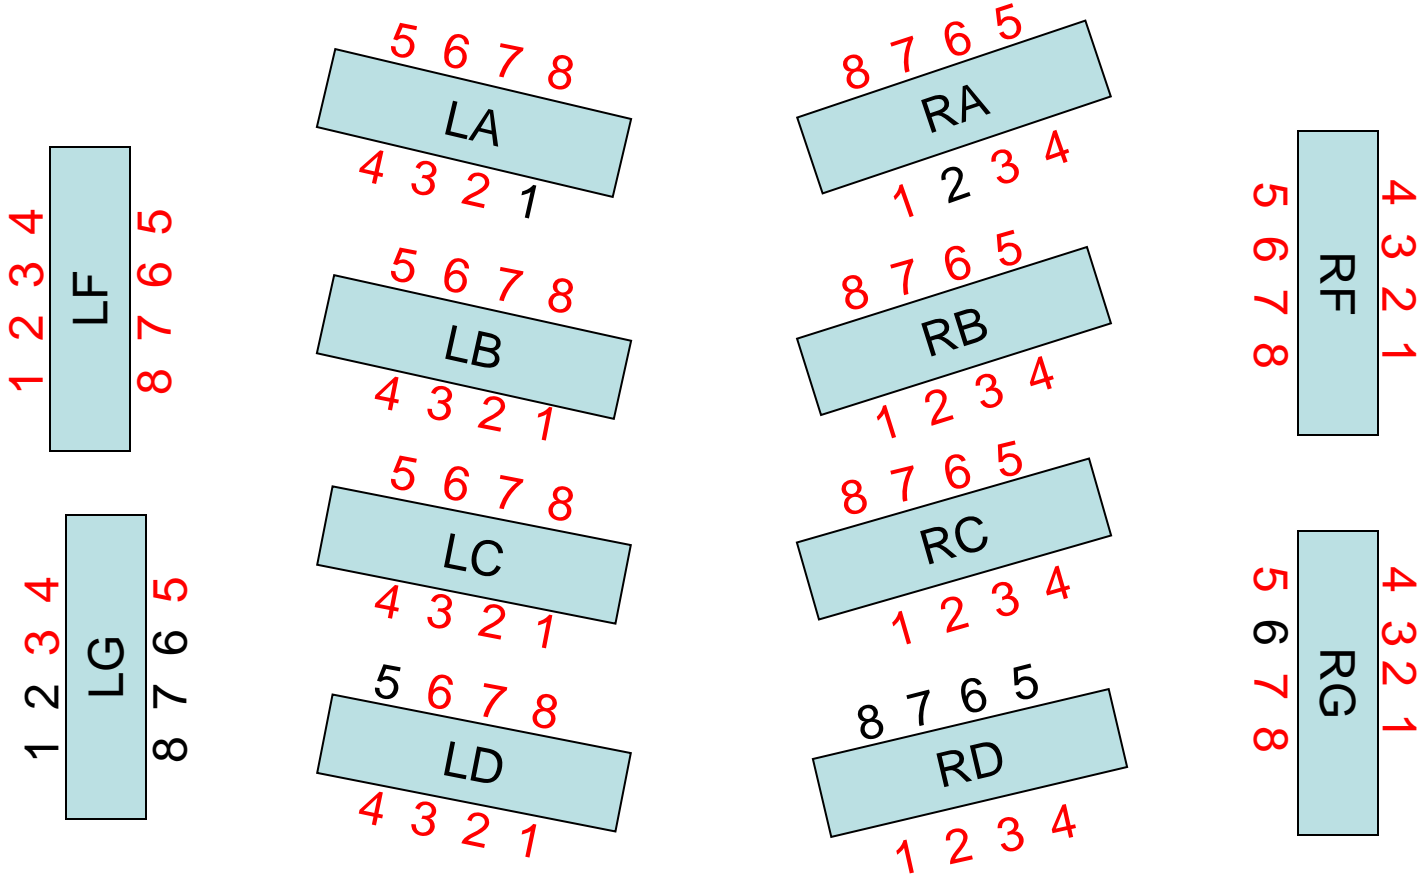

Stage

Red are already Reserved

Black are still Available

Auburn Community Theater  
Seating Chart

Two by Two  
Saturday Sept 18